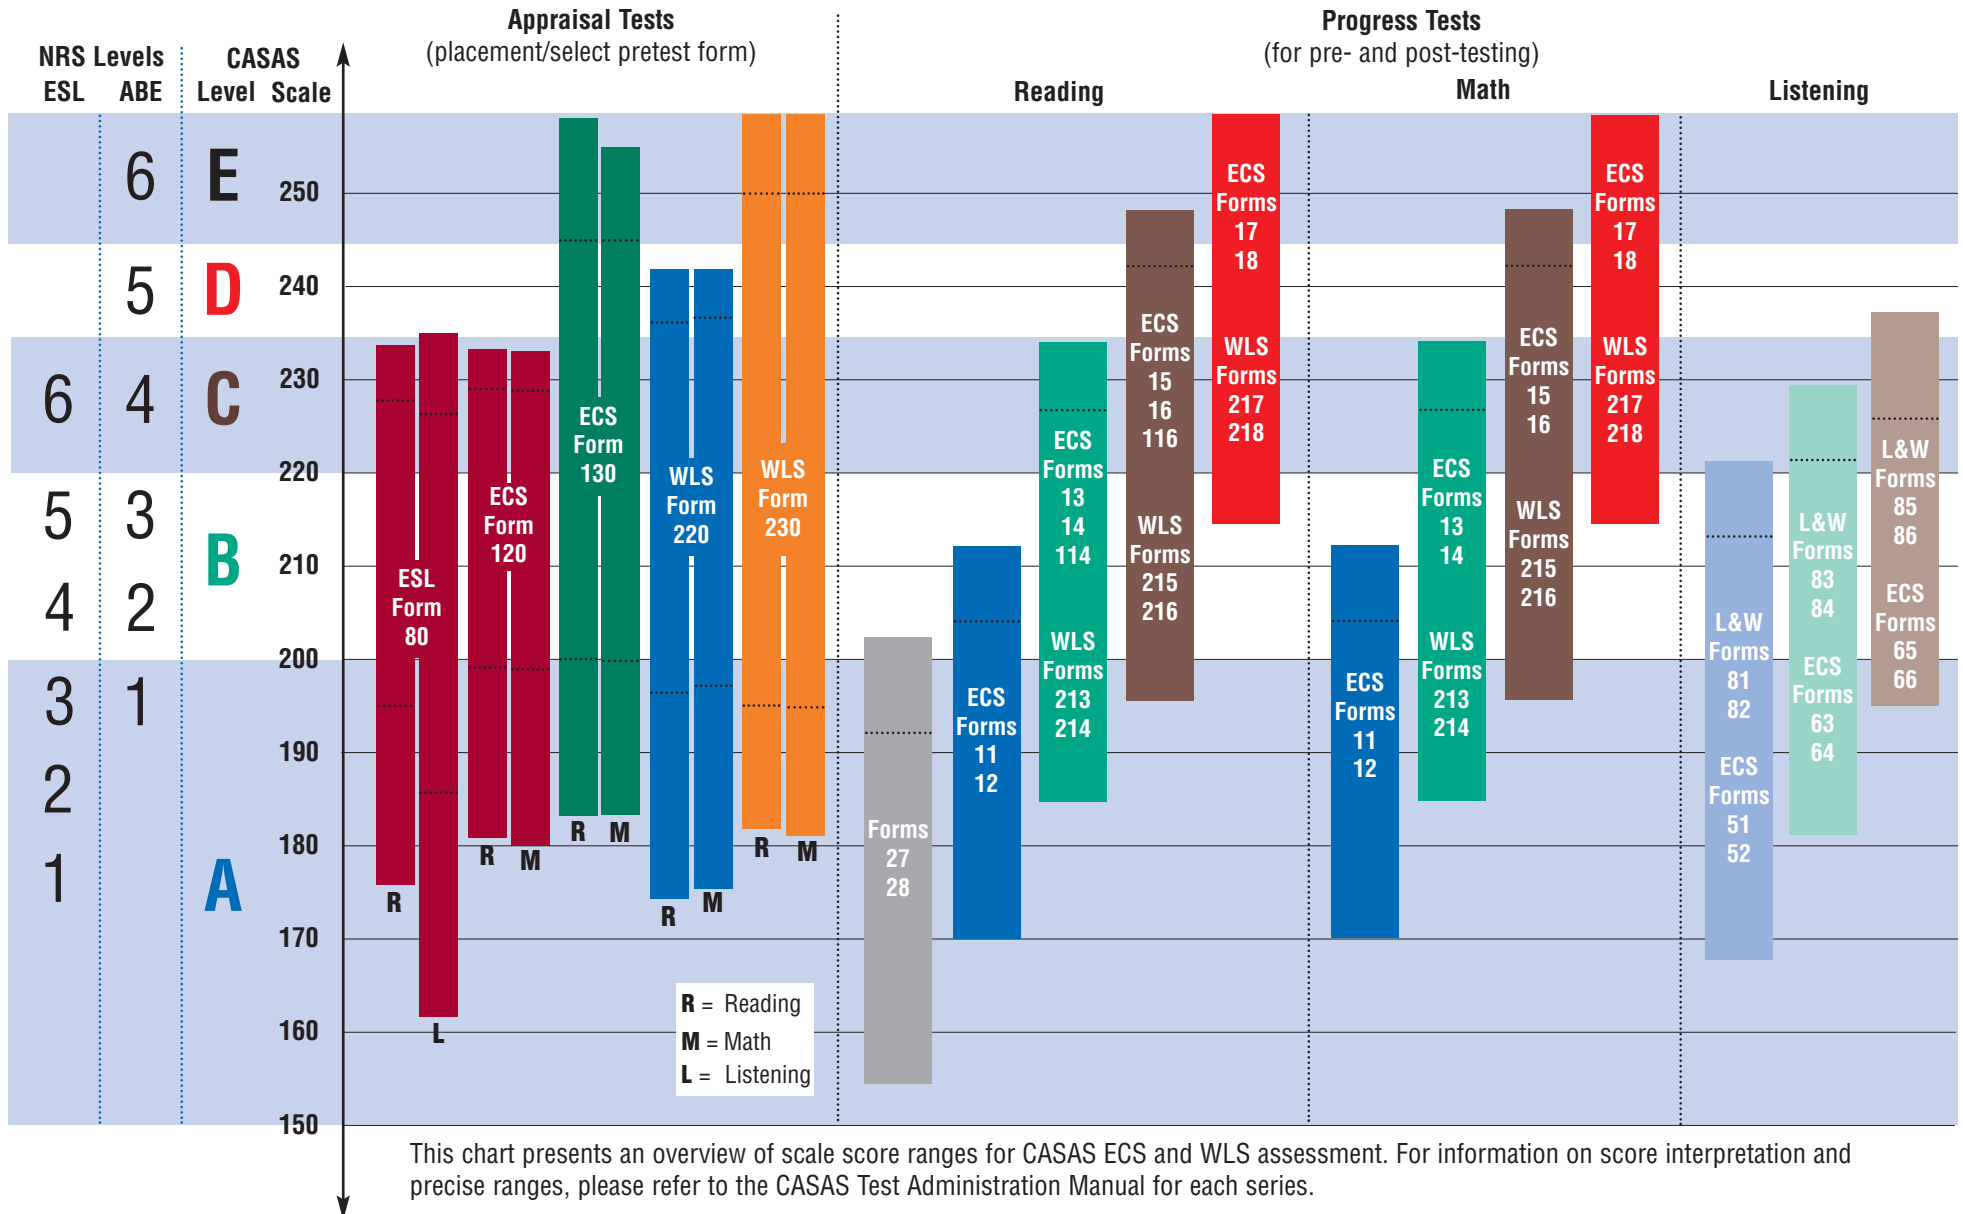

Life and Work (L&W) Series and Life Skills (LS) Series Scale Score Ranges

This chart presents an overview of scale score ranges for CASAS Life and Work and Life Skills assessment. For information on score interpretation and precise ranges, please refer to the CASAS Test Administration Manual for each series.

Employability Competency System (ECS) Series and Workforce Learning Systems (WLS) Series Scale Score Ranges

This chart presents an overview of scale score ranges for CASAS ECS and WLS assessment. For information on score interpretation and precise ranges, please refer to the CASAS Test Administration Manual for each series.