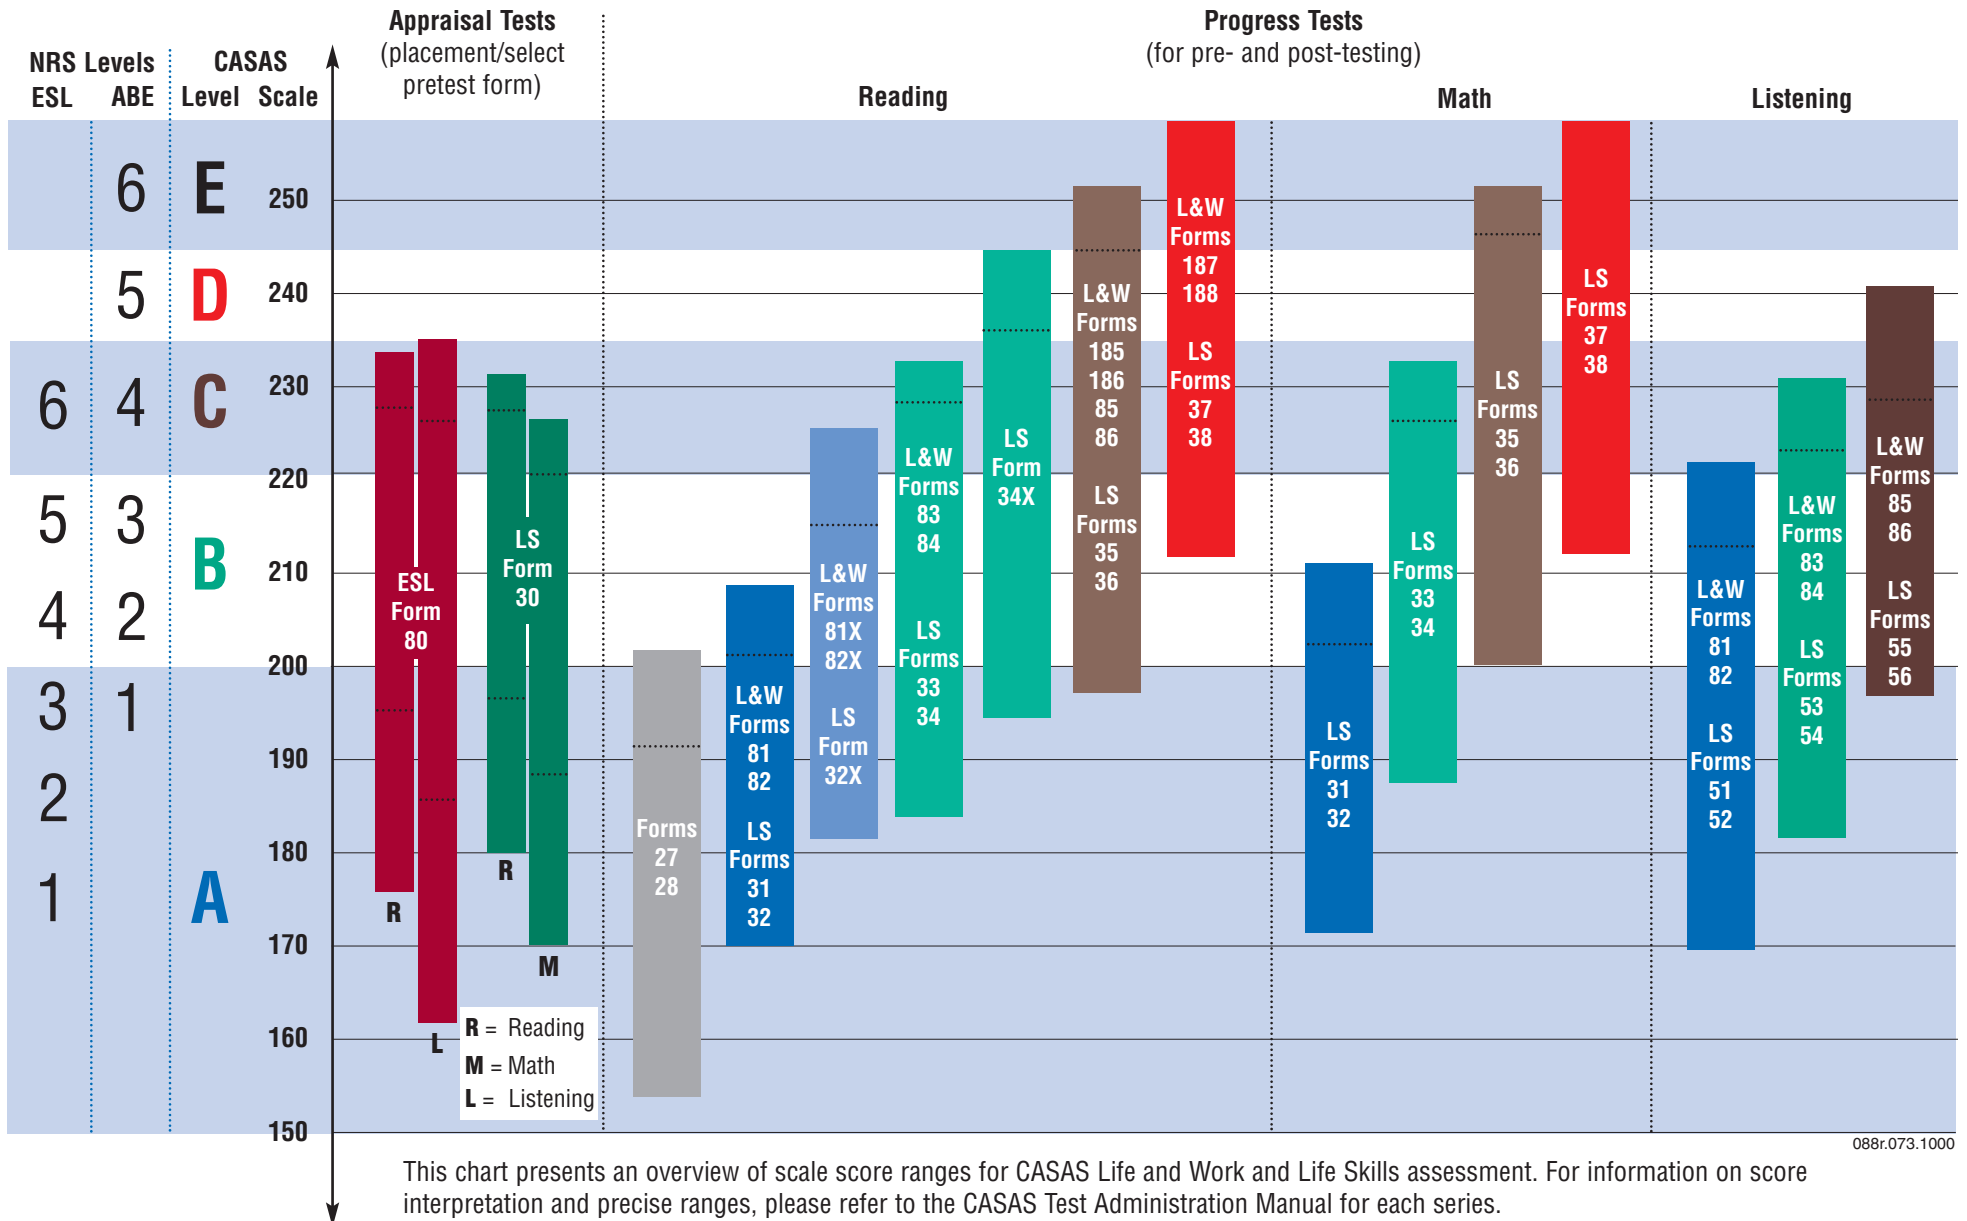

Life and Work (L&W) Series and Life Skills (LS) Series Scale Score Ranges

This chart presents an overview of scale score ranges for CASAS Life and Work and Life Skills assessment. For information on score interpretation and precise ranges, please refer to the CASAS Test Administration Manual for each series.

Employability Competency System (ECS) Series and Workforce Learning Systems (WLS) Series Scale Score Ranges

This chart presents an overview of scale score ranges for CASAS ECS and WLS assessment. For information on score interpretation and precise ranges, please refer to the CASAS Test Administration Manual for each series.