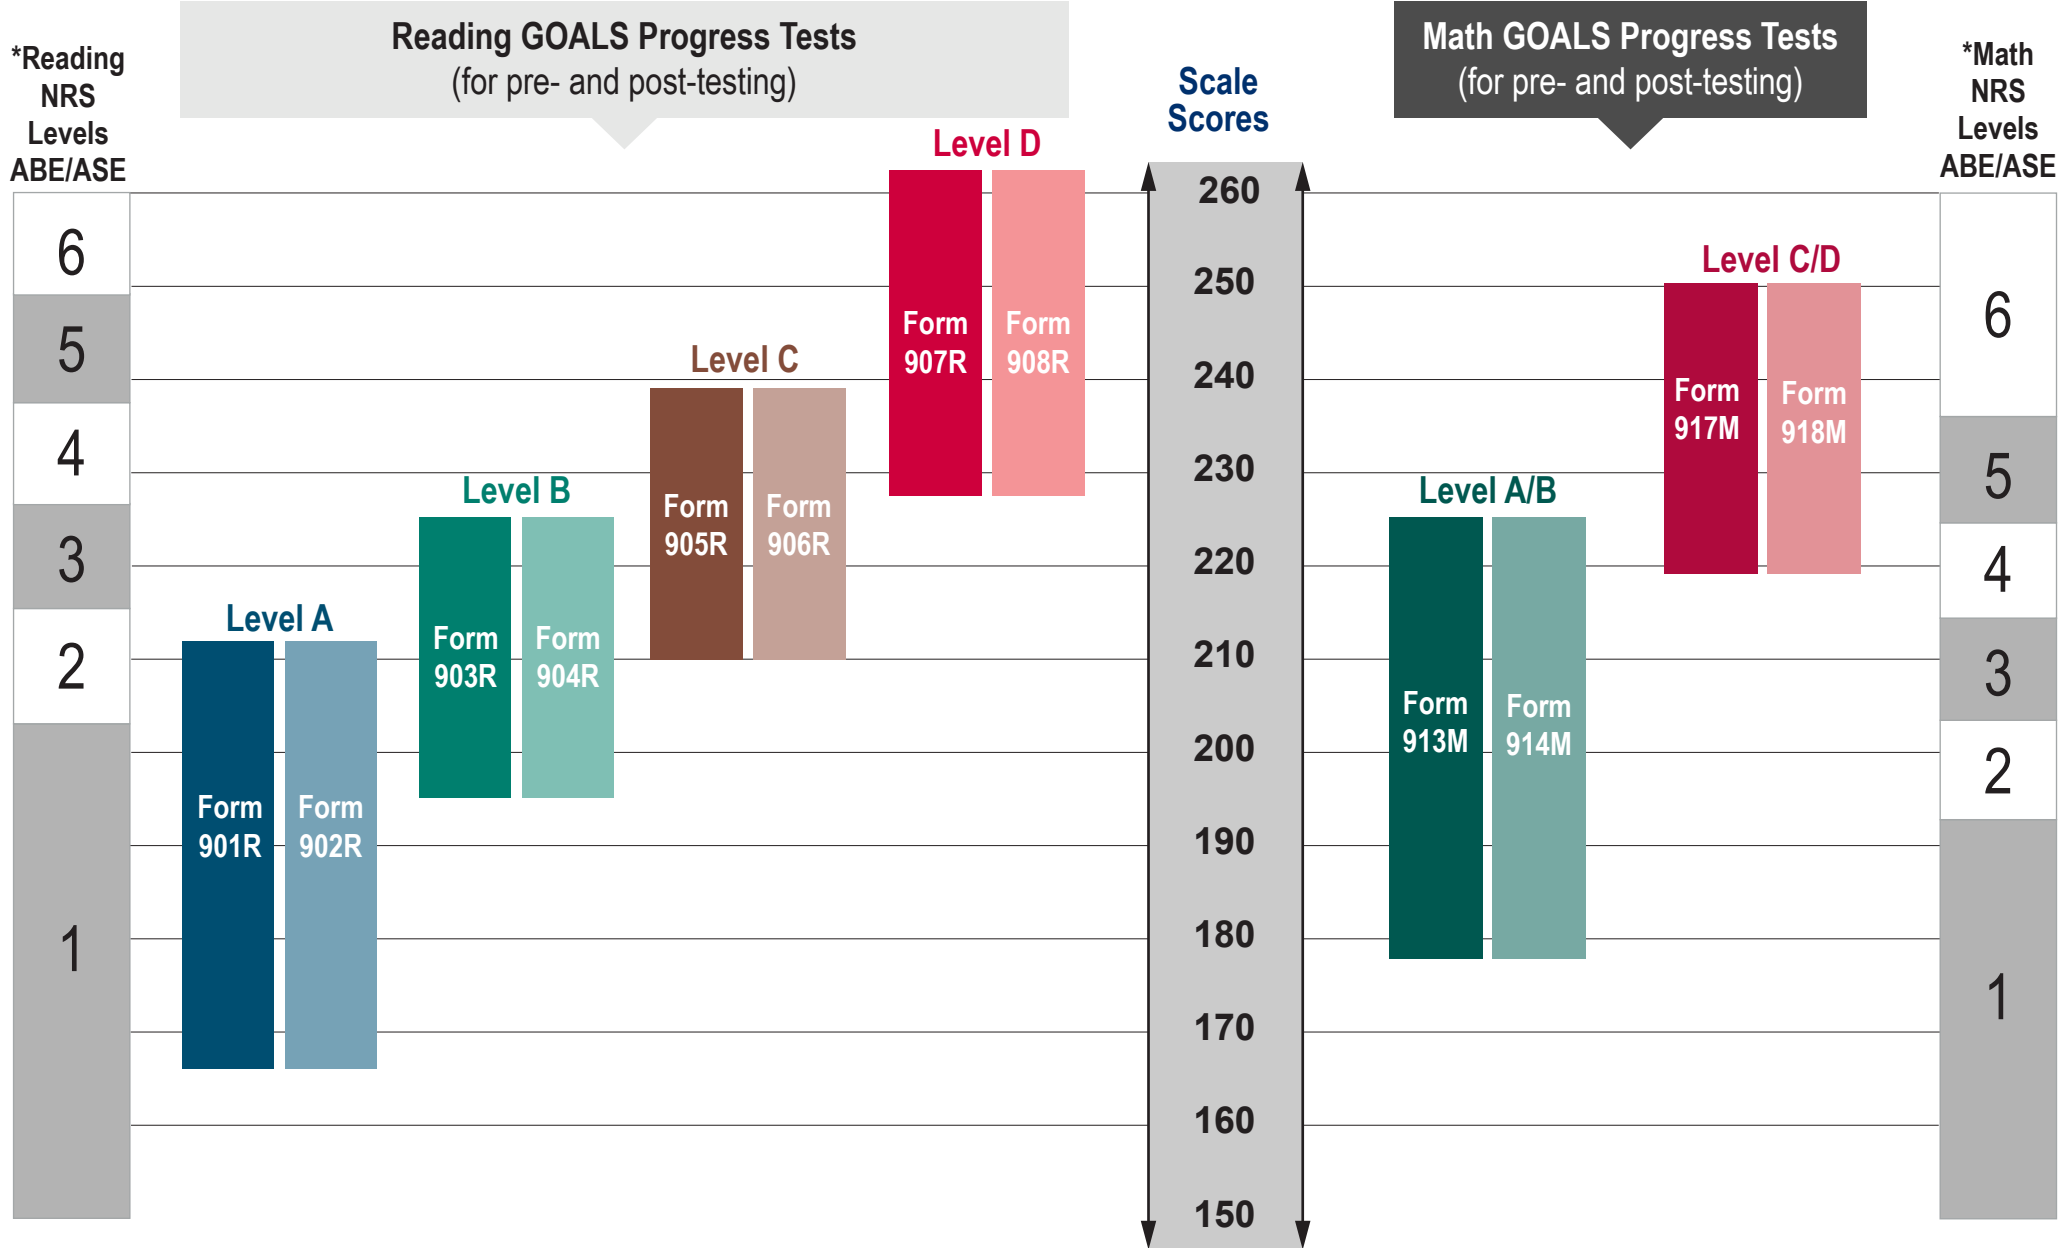

Overview – CASAS Reading and Math GOALS for ABE/ASE

*This chart presents an overview of the relationship between NRS levels and scale score ranges for the Reading GOALS and Math GOALS series. For more information on placement using locators or appraisals, score interpretation and precise ranges, please refer to the CASAS test administration manual for each series.