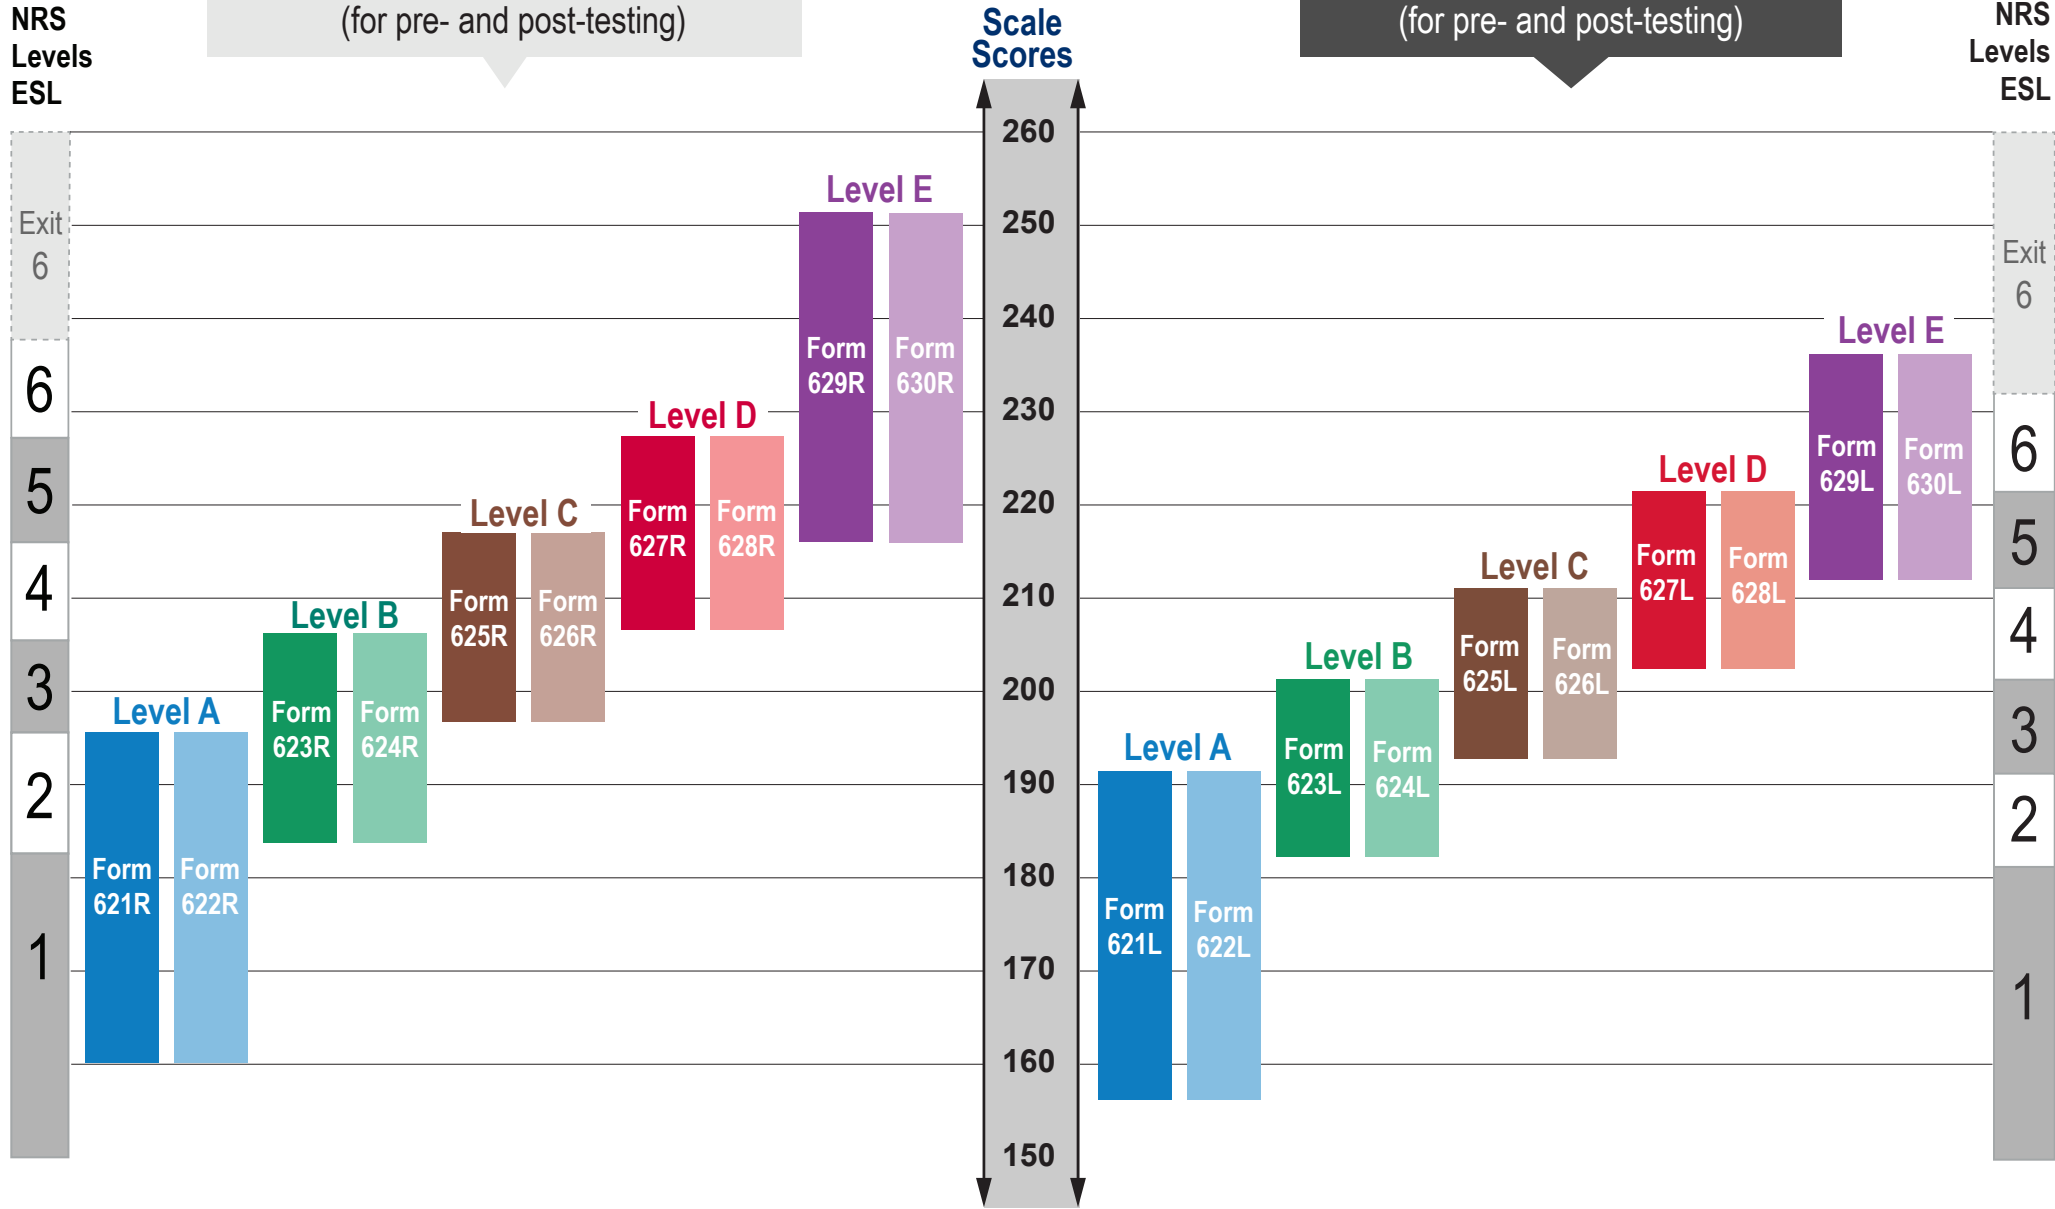

Overview – CASAS Reading STEPS and Listening STEPS for ESL

*Reading
NRS
Levels
ESL

Reading STEPS Progress Tests
(for pre- and post-testing)

Listening STEPS Progress Tests
(for pre- and post-testing)

*Listening
NRS
Levels
ESL

*This chart presents an overview of the relationship between NRS levels and scale score ranges for the Reading STEPS and Listening STEPS series. For more information on placement using locators or appraisals, score interpretation and precise ranges, please refer to the CASAS test administration manual for each series.