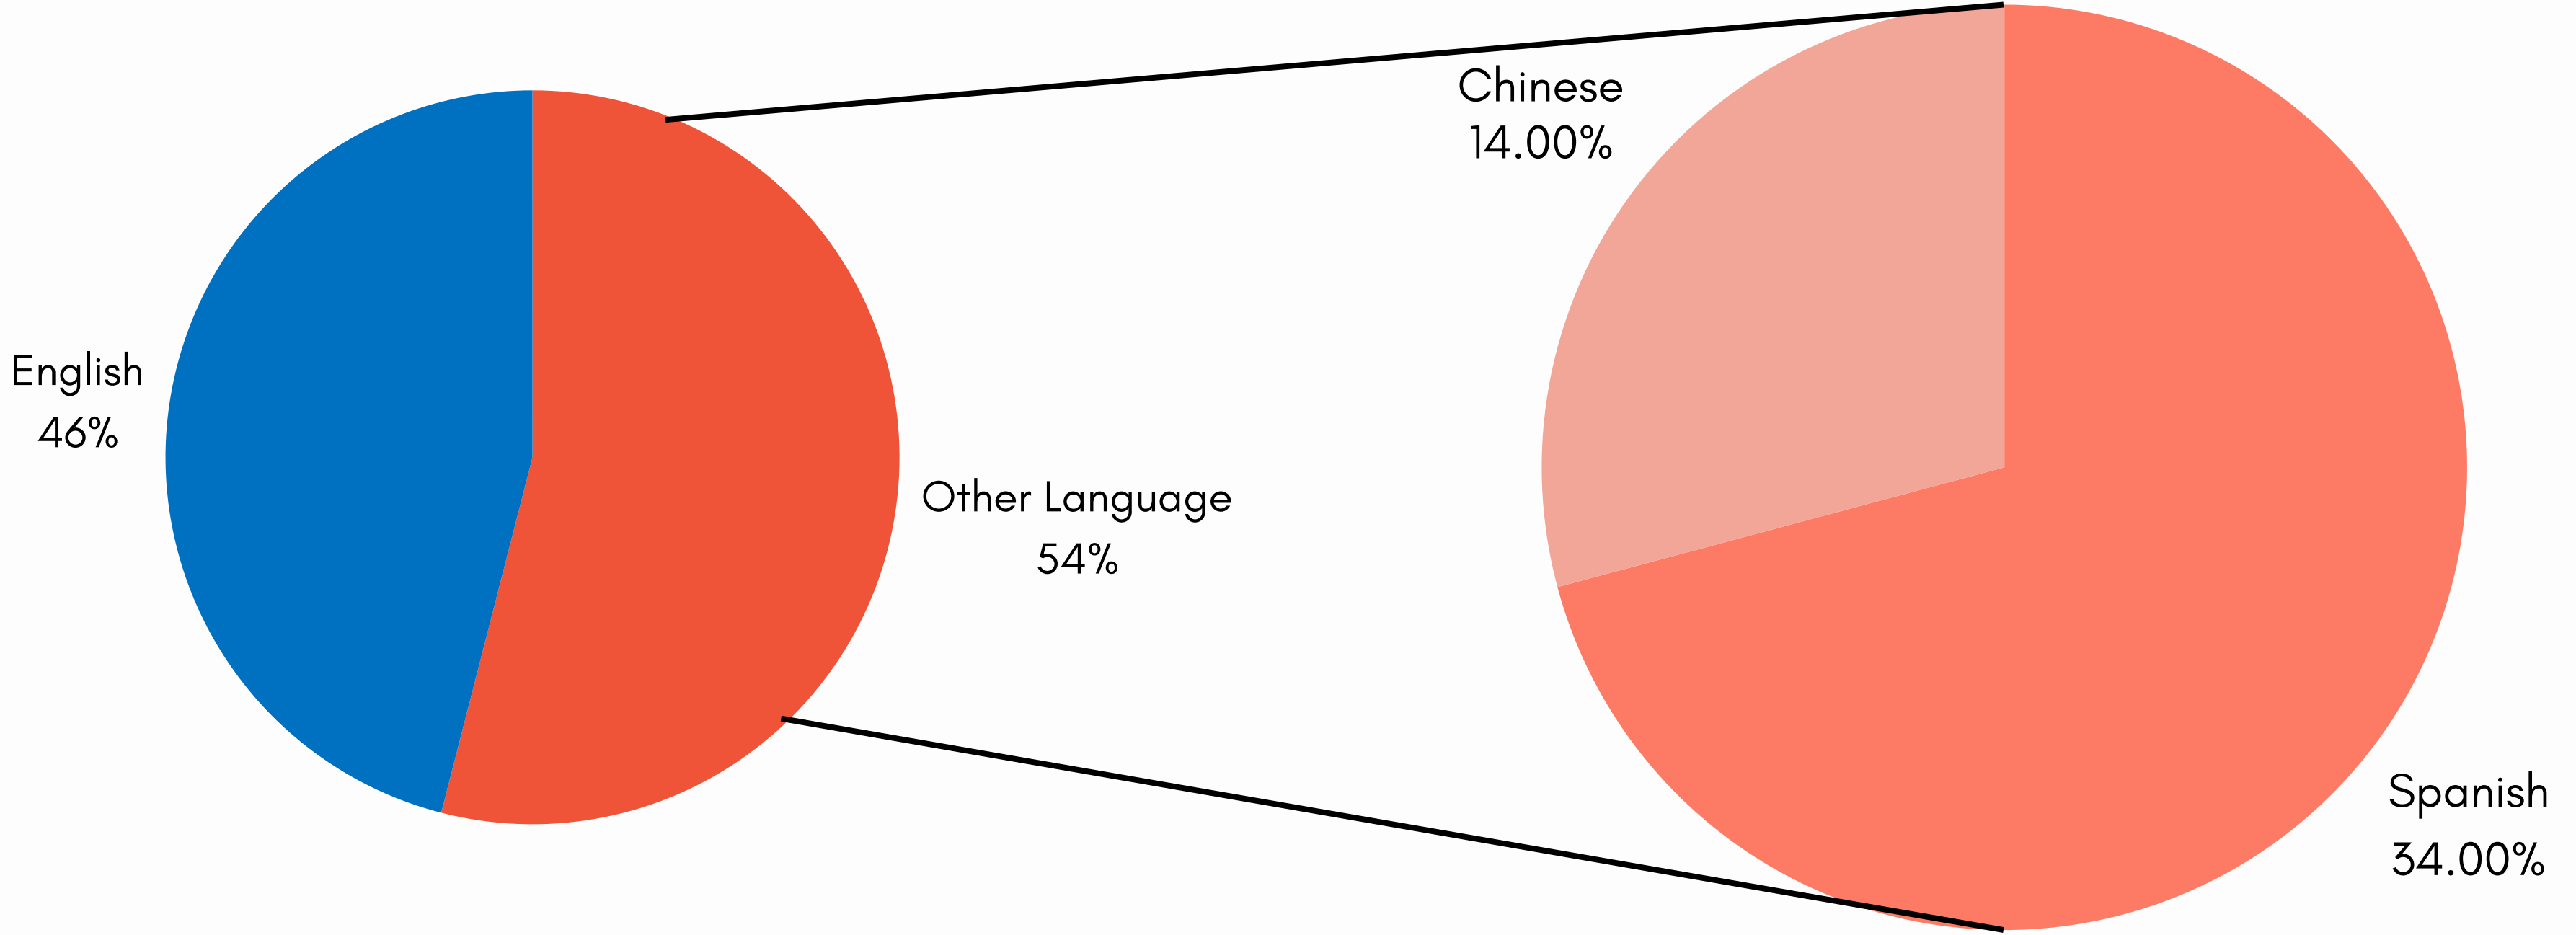

Co-located AJCC

Student Demographics

Total students served 22-23: 15,928

Student Demographics

Languages

Development of Baseline Scores

HISTORY

- Used different exam for CTE
- CTE teachers tasked with determining program grade level
- 2018 Switched from other exam to 513R/514R
 - Later transitioned to GOALS