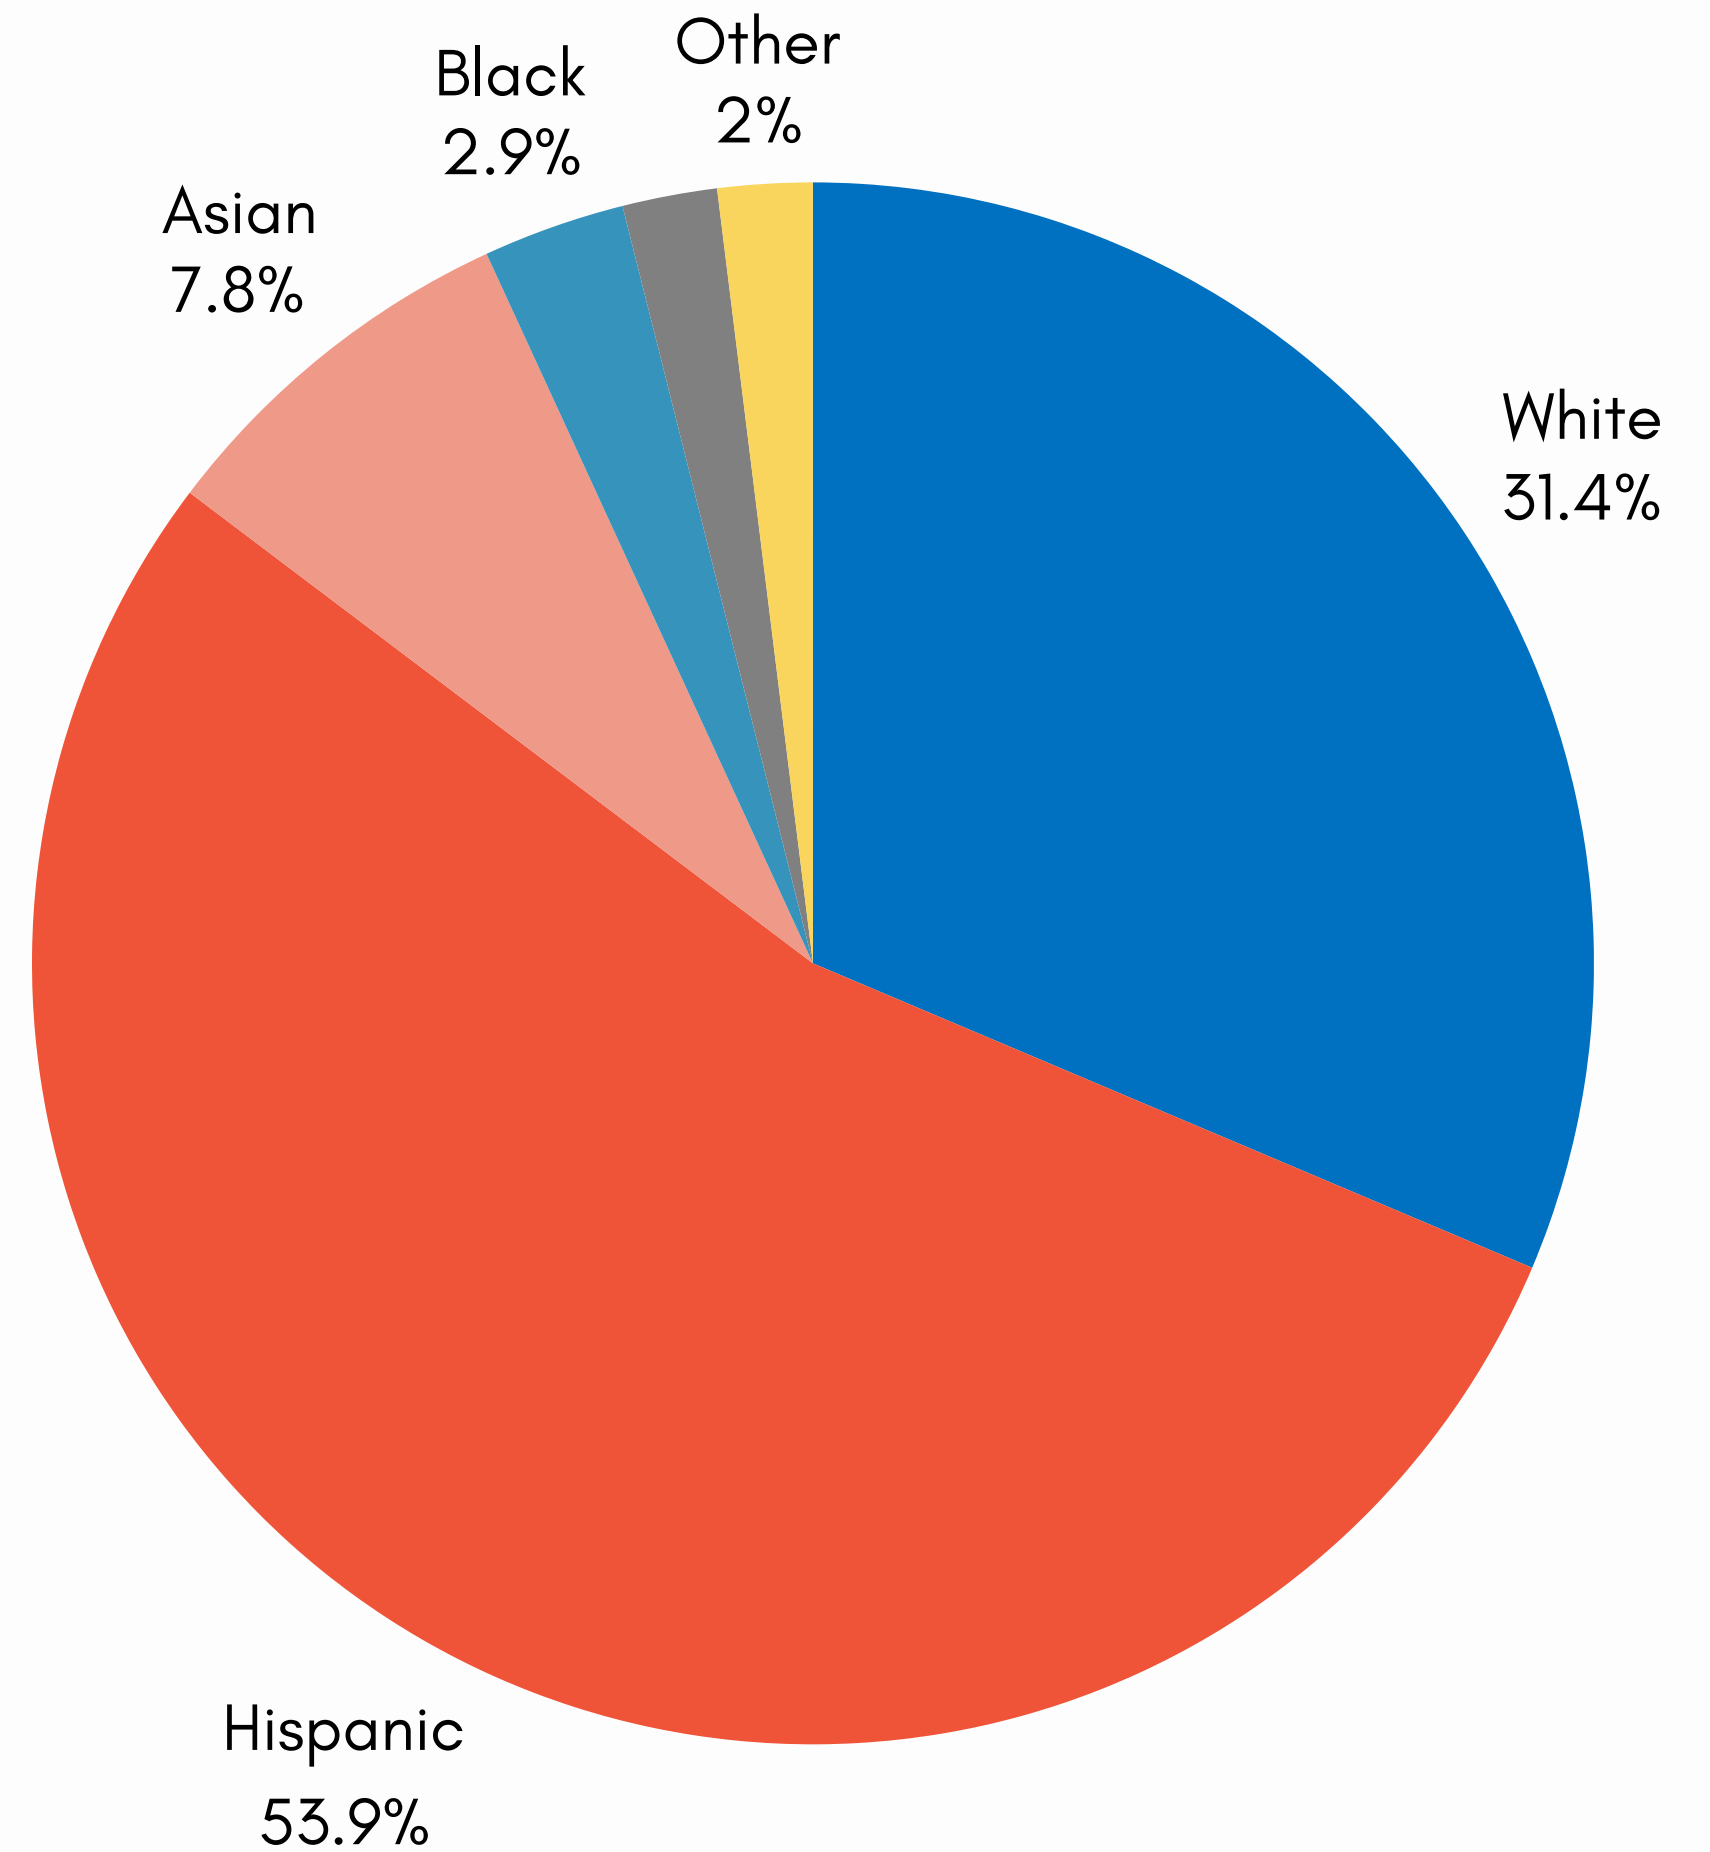

Co-located AJCC

Student Demographics

Total students served 22-23: 15,928

Student Demographics

Languages

Development of Baseline Scores

HISTORY

- Used different exam for CTE
- CTE teachers tasked with determining program grade level
- 2018 Switched from other exam to 513R/514R
 - Later transitioned to GOALS